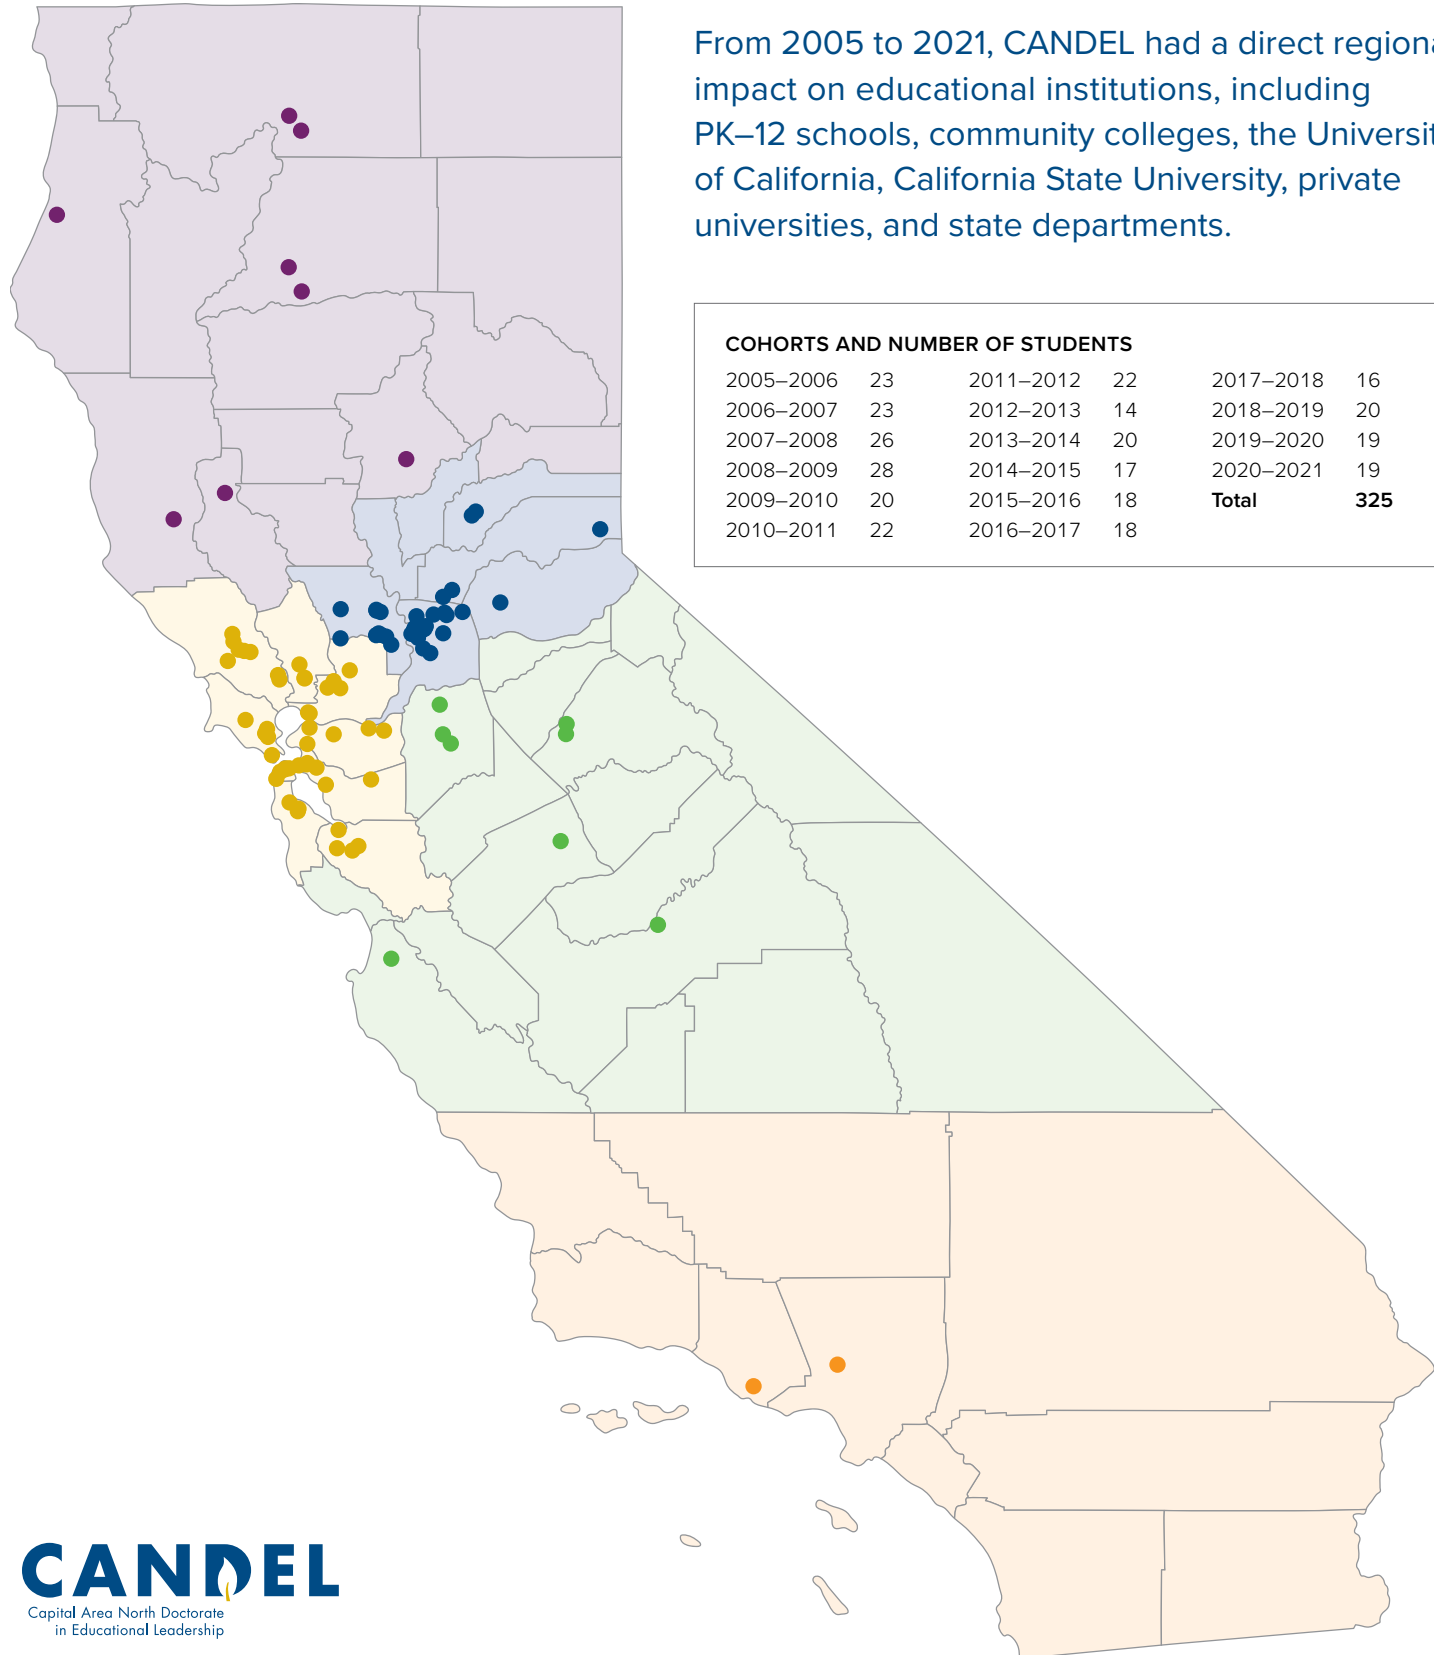

CANDEL Impact throughout California

GREATER SACRAMENTO

- American River College
2005–2006
2006–2007
2019–2020
- California Collaborative for Educational Excellence
2006–2007
- California Community Colleges
2009–2010
- California Community Colleges Chancellor's Office
2010–2011
- California Department of Education
2006–2007 (2 students)
2008–2009
2011–2012
- California State Treasurer's Office
2010–2011
- City of Woodland
2013–2014
- Cold Stream Alternative School
2010–2011
- Cosumnes River College
2005–2006
2008–2009
2010–2011
- CSU Sacramento
2008–2009
2009–2010
- Davis JUSD
2006–2007
2009–2010 (3 students)
2012–2013
- El Dorado COE
2005–2006 (2 students)
2006–2007
- Folsom Lake College
2005–2006
- Greer Elementary School
2005–2006
- Jean Callison Elementary
2008–2009 (3 students)
- Los Rios CCD
2005–2006
2006–2007
2013–2014
- Marguerite Montgomery Elementary
2008–2009
2010–2011
- Monterey Trail High School
2012–2013
- Natomas Charter School
2017–2018
- Prison University Project
2012–2013
- PS7 Middle School
2009–2010
- RISE Inc.
2013–2014
- Rudolf Steiner College
2007–2008
- Sacramento City College
2008–2009
2009–2010
2012–2013
- Sacramento City USD
2006–2007
2008–2009
2010–2011
2019–2020
- Sacramento COE
2010–2011
- San Joaquin COE
2007–2008
- San Juan High School
2008–2009
- Sierra College District
2007–2008
2010–2011 (2 students)
2012–2013
- The Friendship Club
2012–2013
- UC Agriculture and Natural Resources
2017–2018
- UC Davis
2005–2006
2007–2008
2008–2009
2009–2010 (2 students)
2010–2011 (2 students)
2011–2012 (3 students)
2012–2013
2014–2015 (5 students)
2018–2019 (2 students)
- UC Davis Health
2015–2016
2016–2017
2017–2018
- Winters USD
2009–2010
- Woodland Community College
2013–2014
- Woodland High School
2010–2011
- Woodland USD
2010–2011
- Yuba River Charter School
2008–2009